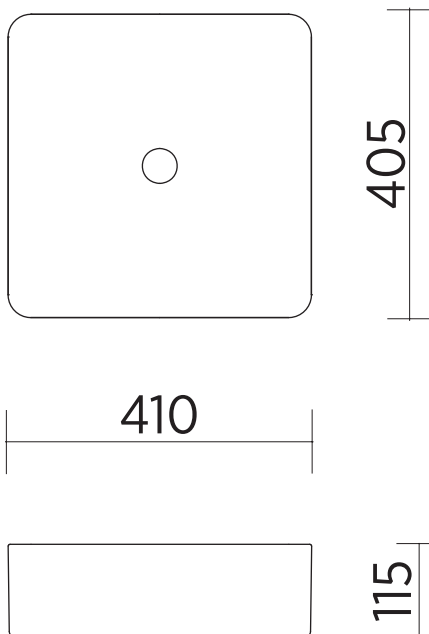

PATRA 400

CERAMIC BASIN

Above counter basin, square

ORDER CODE	191900	Patra 400 basin
TAPHOLE	No taphole	
WASTE	Suits 32 mm waste.	
OVERFLOW	No overflow.	
MATERIAL	Vitreous china.	
FINISH	Gloss.	
COLOUR	White.	
FIXING	Always use the actual basin to verify cutout. Use silicone sealant. Do not use epoxy type adhesives.	

SEIMA

bathroom | kitchen | laundry

seima.com.au

Please note

- All measurements are in millimetres.
- Dimensions are nominal and subject to normal ceramic manufacturing variations of ± 5 mm.
- Fixing: Use silicone sealant. DO NOT USE EPOXY TYPE ADHESIVES.
- Always use the actual basin to verify cutout.
- Specifications may vary without notice as part of our continuous improvement practices.
- Clean with a damp cloth. Do not use abrasive cleaners, liquids or pastes.